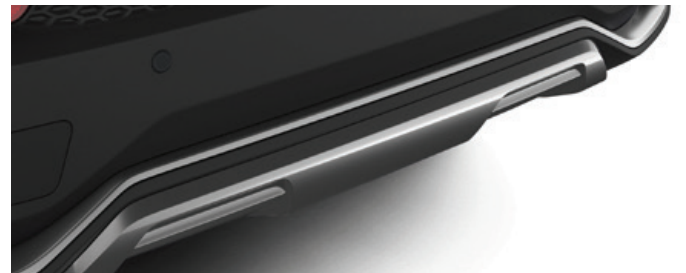

REAR SEAT PROTECTION

Protects the rear seats from dirt and spills. Easily installed and allows the middle seat to be folded.

TOYOTA C-HR SUV PACK*

€460.00

FRONT SKIRT*

Complete your car's smooth flowing lines while creating an extra dimension of sporty looks and personality. *Not available on GR model.

REAR SKIRT*

The look of the city combined with off-road appeal. *Rear Bumper design dependent on vehicle specification. Not available on GR model.

TOYOTA C-HR STYLE PACK

€460.00

SIDE SKIRTS

Grey skirts contoured to integrate smoothly with the side of your car and create a powerful low profile appearance.